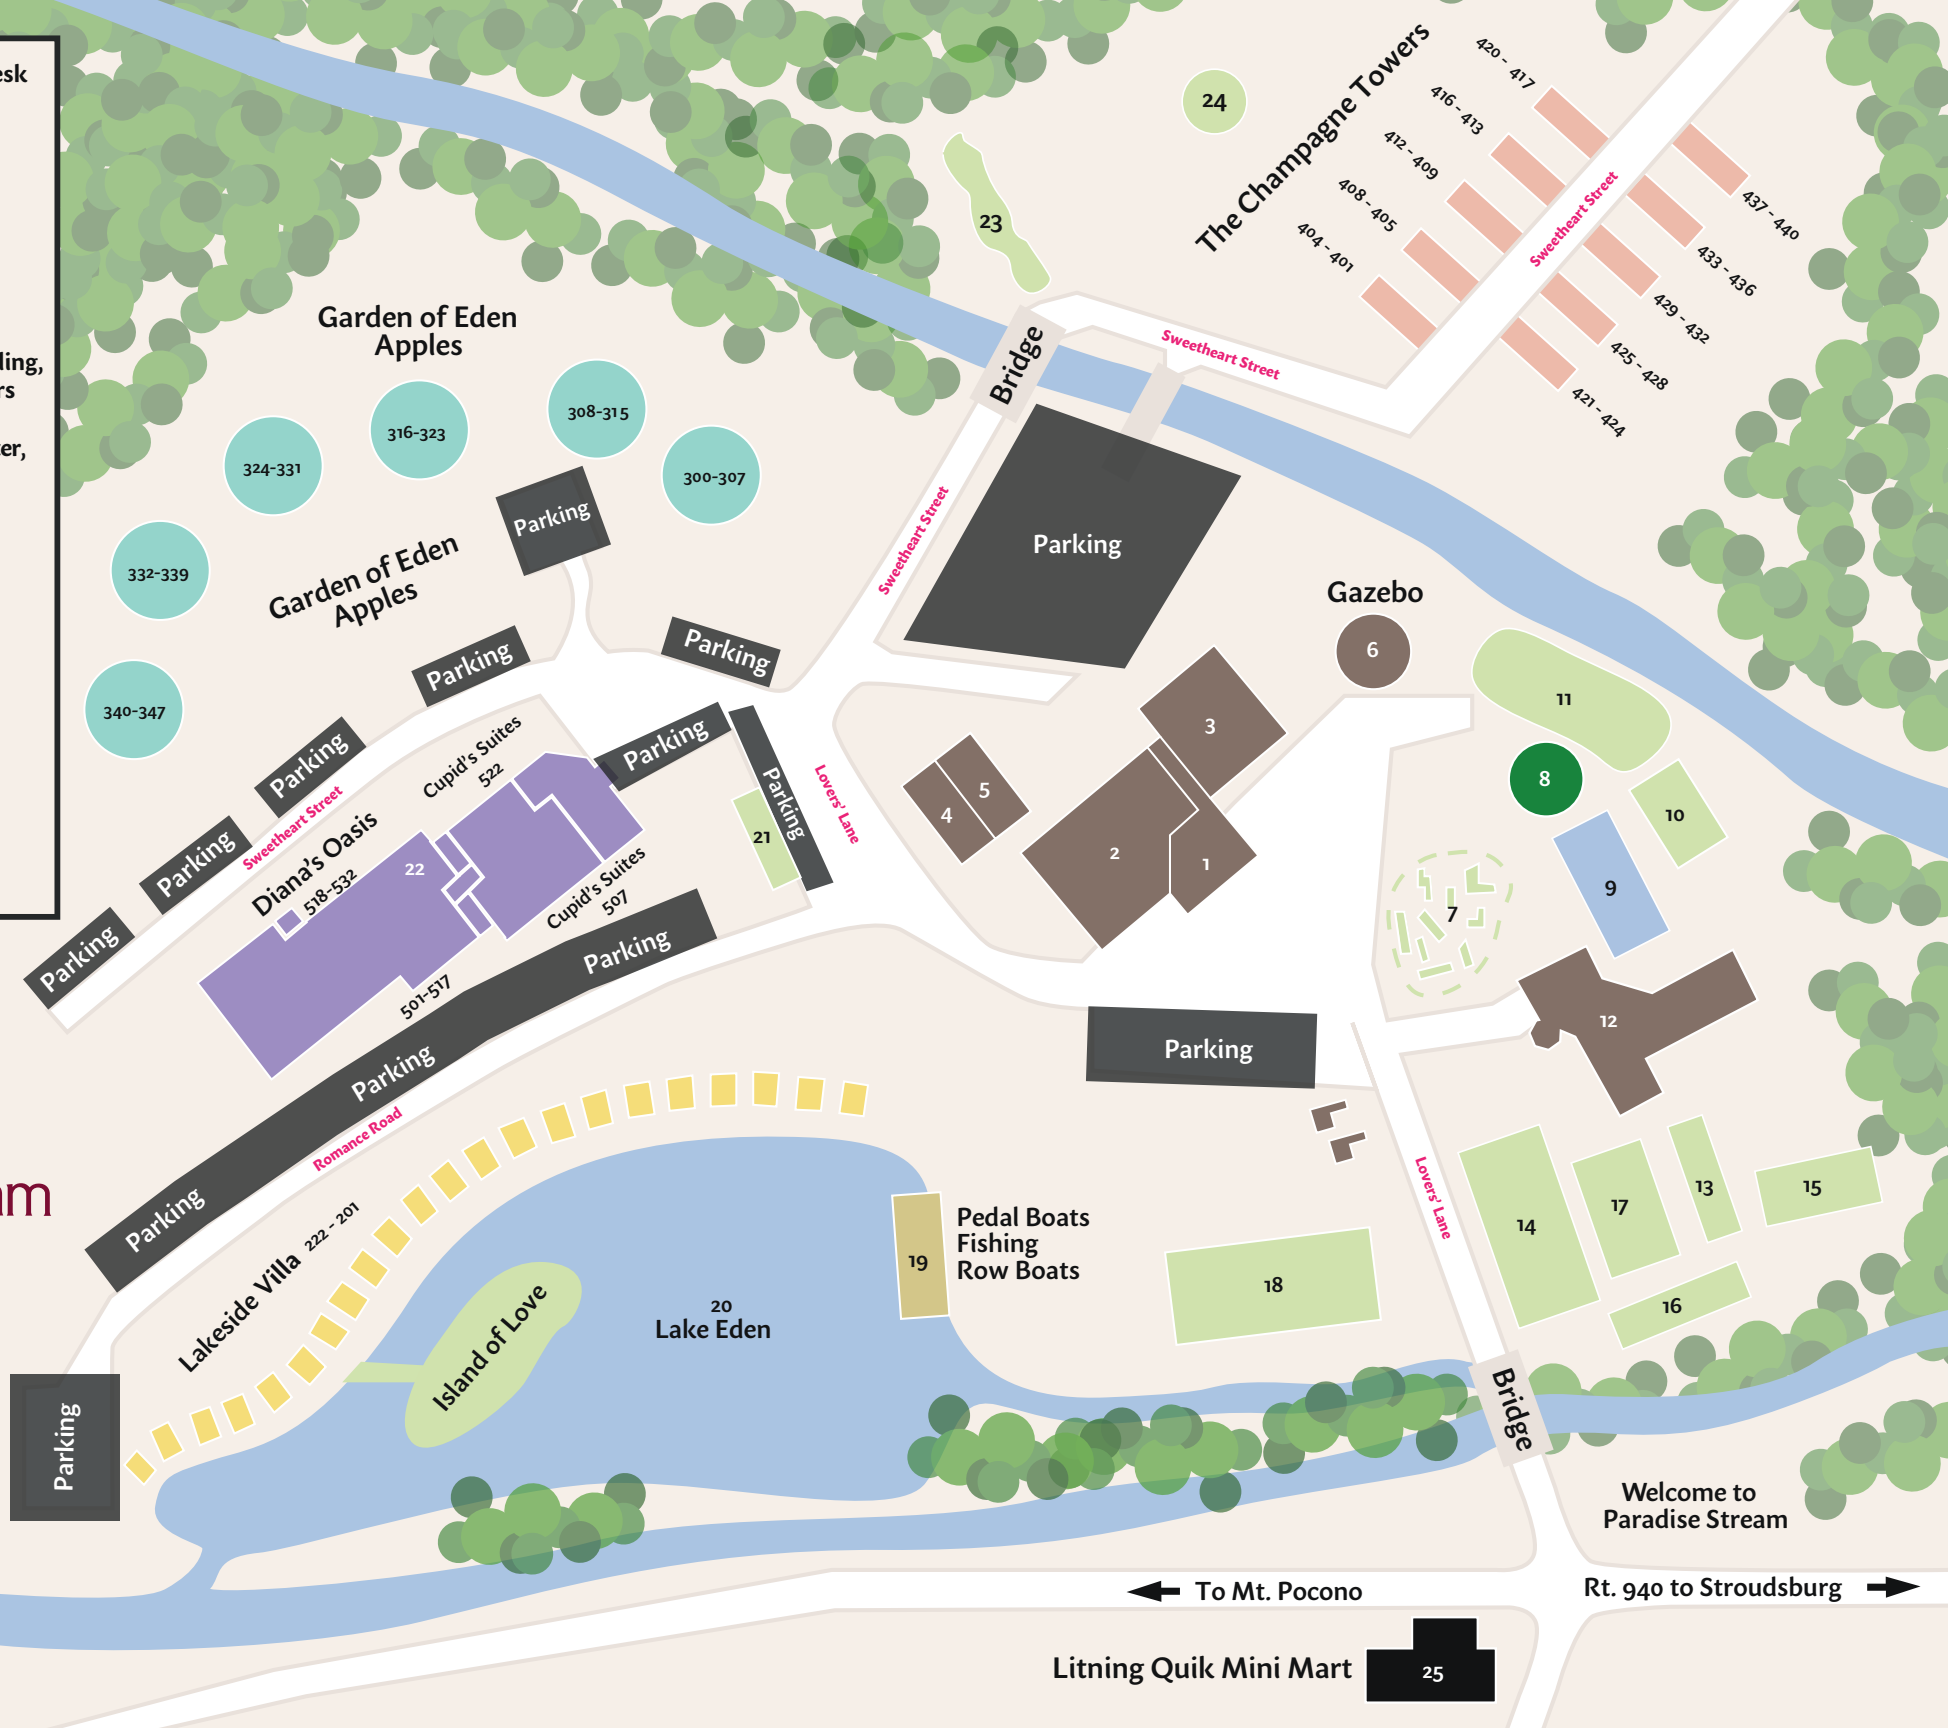

1. Guest Services/Front Desk
2. Dining Room
3. Nightclub
4. Gift Shop
5. Spa at Paradise Stream
6. Gazebo
7. Outdoor Miniature Golf
8. TanLines Bar & Grill
9. Outdoor Pool
10. Volleyball
11. Disc Golf, Outdoor Bowling, Cornhole, Giant Checkers
12. Racquetball Court, Game Room, Fitness Center, Indoor Swimming Pool & Hot Tubs
13. Horseshoes
14. Basketball
15. Outdoor Archery
16. Bocce Ball
17. Shuffleboard
18. Tennis
19. Marina
20. Lake Eden
21. Bicycles
22. Laundry (Guest)
23. Nature Trail
24. Softball Field
25. Litning Quik Mini Mart

← To Mt. Pocono

Rt. 940 to Stroudsburg →

Litning Quik Mini Mart