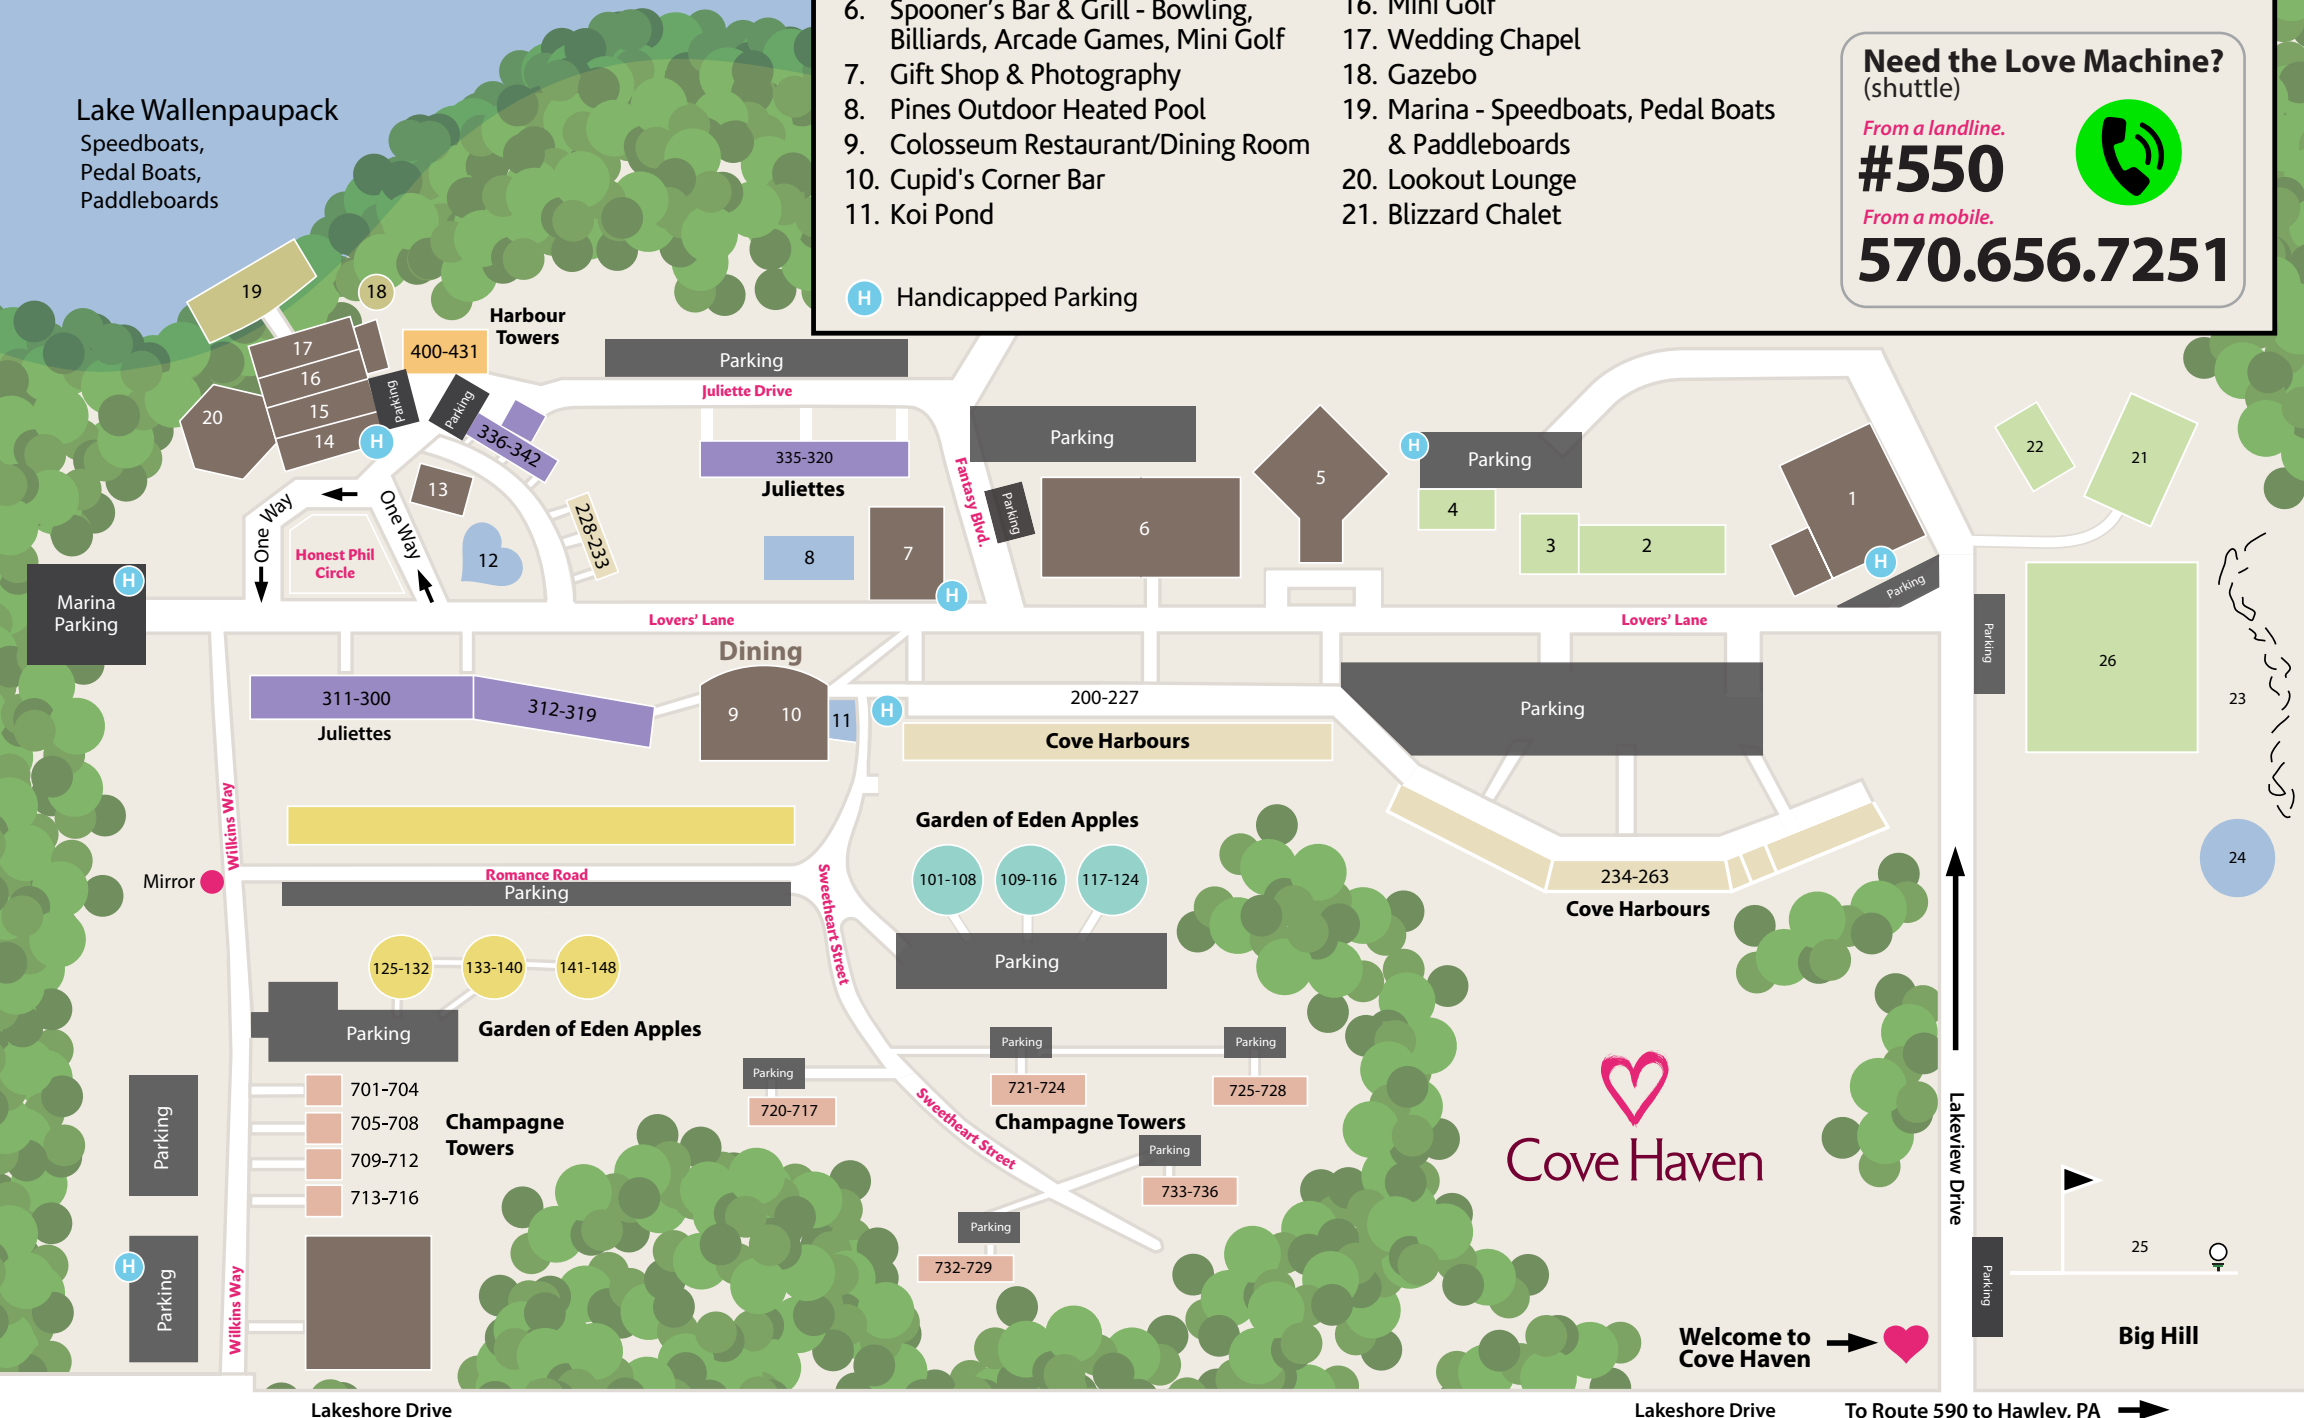

1. Guest Services/Lobby
2. Outdoor Tennis Court
3. Outdoor Handball/Basketball Court
4. Outdoor Tennis Court
5. Champagne Palace Nightclub
6. Spooner's Bar & Grill - Bowling, Billiards, Arcade Games, Mini Golf
7. Gift Shop & Photography
8. Pines Outdoor Heated Pool
9. Colosseum Restaurant/Dining Room
10. Cupid's Corner Bar
11. Koi Pond
12. Heart-Shaped Outdoor Heated Pool
13. TanLines Bar & Grill
14. The Spa at Cove Haven Resort
15. Indoor Pool, Exercise Equipment, Tanning Beds & Whirlpool Hot Tub
16. Mini Golf
17. Wedding Chapel
18. Gazebo
19. Marina - Speedboats, Pedal Boats & Paddleboards
20. Lookout Lounge
21. Blizzard Chalet
22. Outdoor Archery
23. Hiking Trail
24. Fishing Pond
25. Golf Driving Range
26. Outdoor Game Zone

 Handicapped Parking

**Need the Love Machine?**  
(shuttle)

*From a landline.*

**#550**

*From a mobile.*

**570.656.7251**

Welcome to Cove Haven 

Lakeshore Drive To Route 590 to Hawley, PA 

*\*Please read Hot Spot for hours of operation. All activities are weather permitting.*